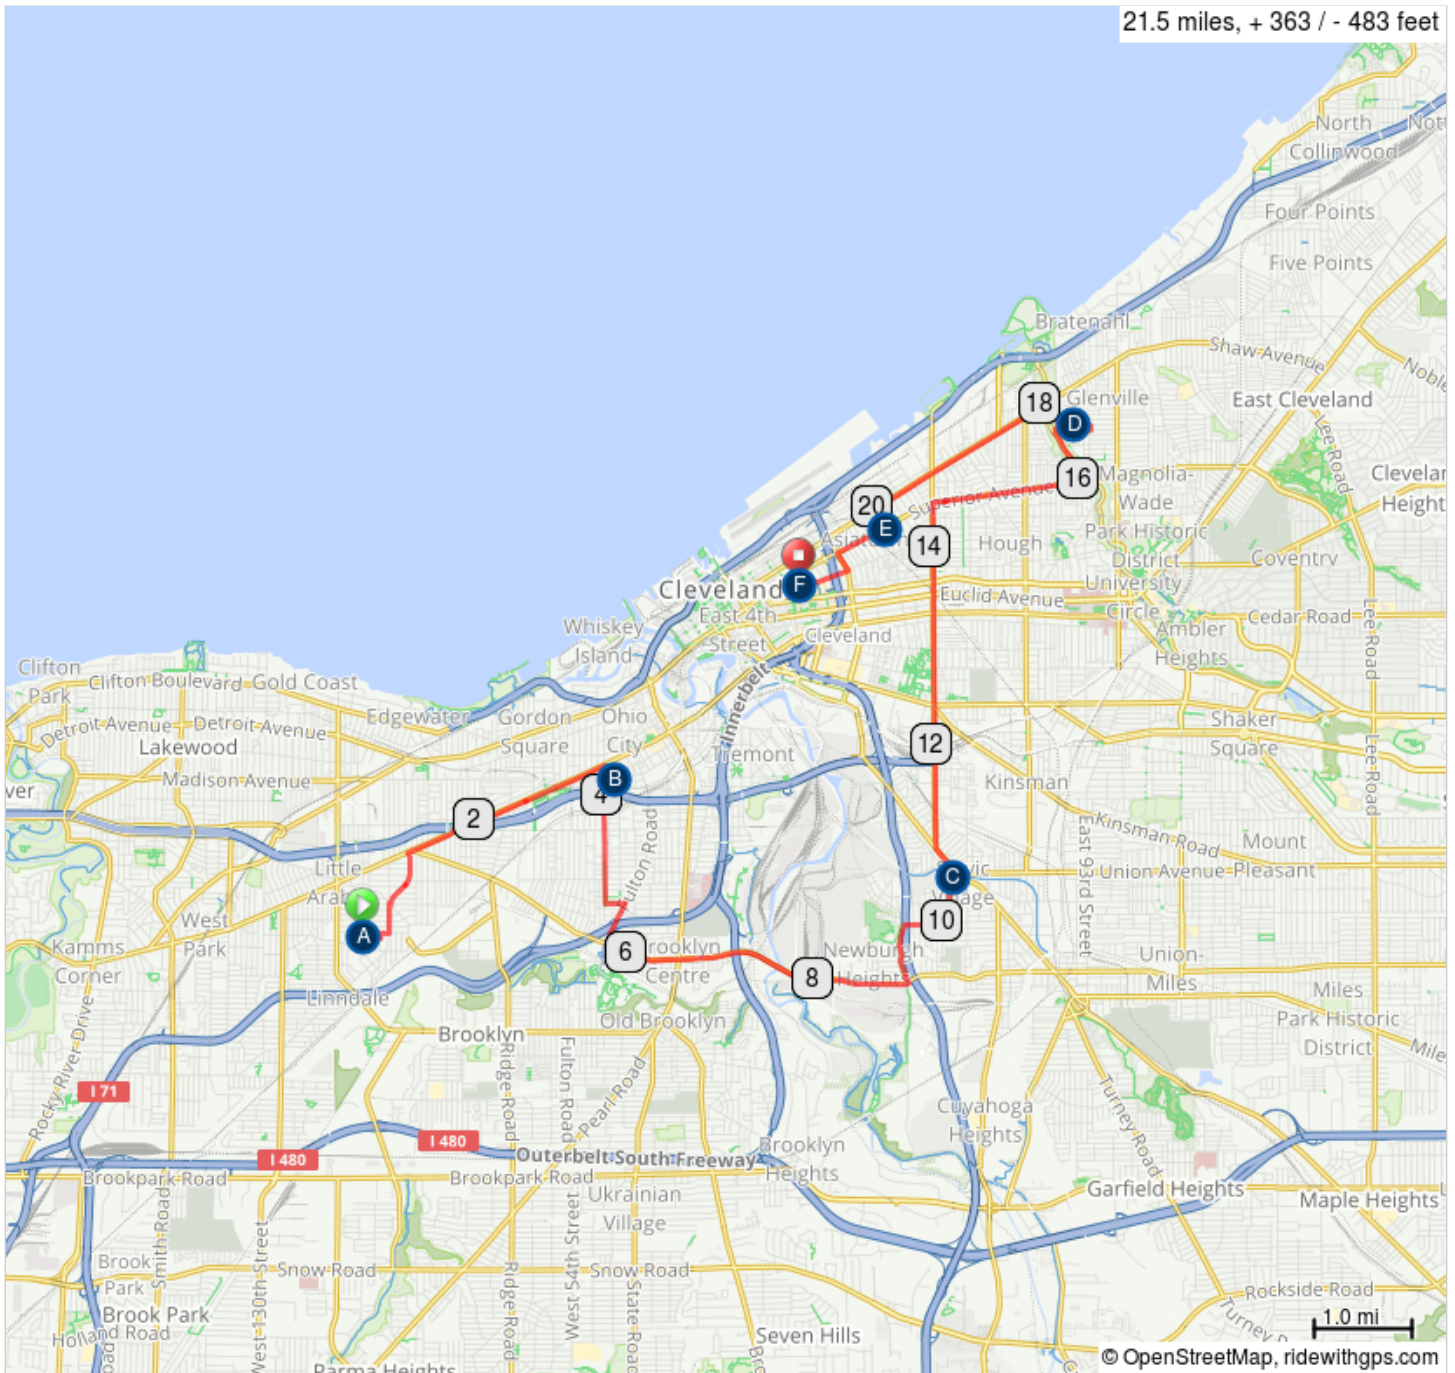

RIDE2ACHIEVE

A.	Louis Agassiz Elementary	D.	Michael R. White (Pass)
B.	Orchard STEM (Pass)	E.	Case Elementary (Stop)
C.	Mound STEM Elementary (Stop)	F.	Public Safety Central

Ride to Achieve

1.	0.0		Start of route
2.	0.2		Left onto W 107th St
3.	0.2		Right onto Thrush Ave
4.	0.3		Left onto W 105th St
5.	0.6		Right onto West Blvd
6.	0.6		Left to stay on West Blvd
7.	1.2		Right onto Lorain Ave
8.	3.4		Right onto W 44th St
9.	3.6		Left onto Bailey Ave
10.	3.8		Left onto W 44th St
11.	5.1		Left onto Daisy Ave
12.	5.3		Right onto Fulton Rd
13.	5.8		Left onto Denison Ave
14.	7.5		Continue onto Denison Harvard Bridge
15.	7.9		Continue onto Harvard Ave
16.	9.0		Left
17.	9.6		Right onto Fleet Ave
18.	10.0		Left onto E 59th St
19.	10.4		Continue onto Ackley Rd
20.	10.6		Left onto Broadway Ave
21.	11.0		Slight right onto E 55th St
22.	14.5		Right onto Superior Ave
23.	16.1		Left onto E 99th St
24.	16.1		Left onto East Blvd
25.	16.3		Right onto Harrison Dillard Trail
26.	16.7		Right onto Parkgate Ave
27.	17.2		Left onto E 99th St
28.	17.2		Left onto Pierpont Ave
29.	17.4		Right onto Parkgate Ave
30.	17.6		Right onto East Blvd
31.	17.9		Left onto Lake Erie Cir Tour/St Clair Ave
32.	20.0		Left onto E 41st St
33.	20.2		Right onto Superior Ave
34.	20.8		Left onto E 30th St
35.	21.0		Right onto Payne Ave

36.	21.5		End of route
-----	------	---	--------------